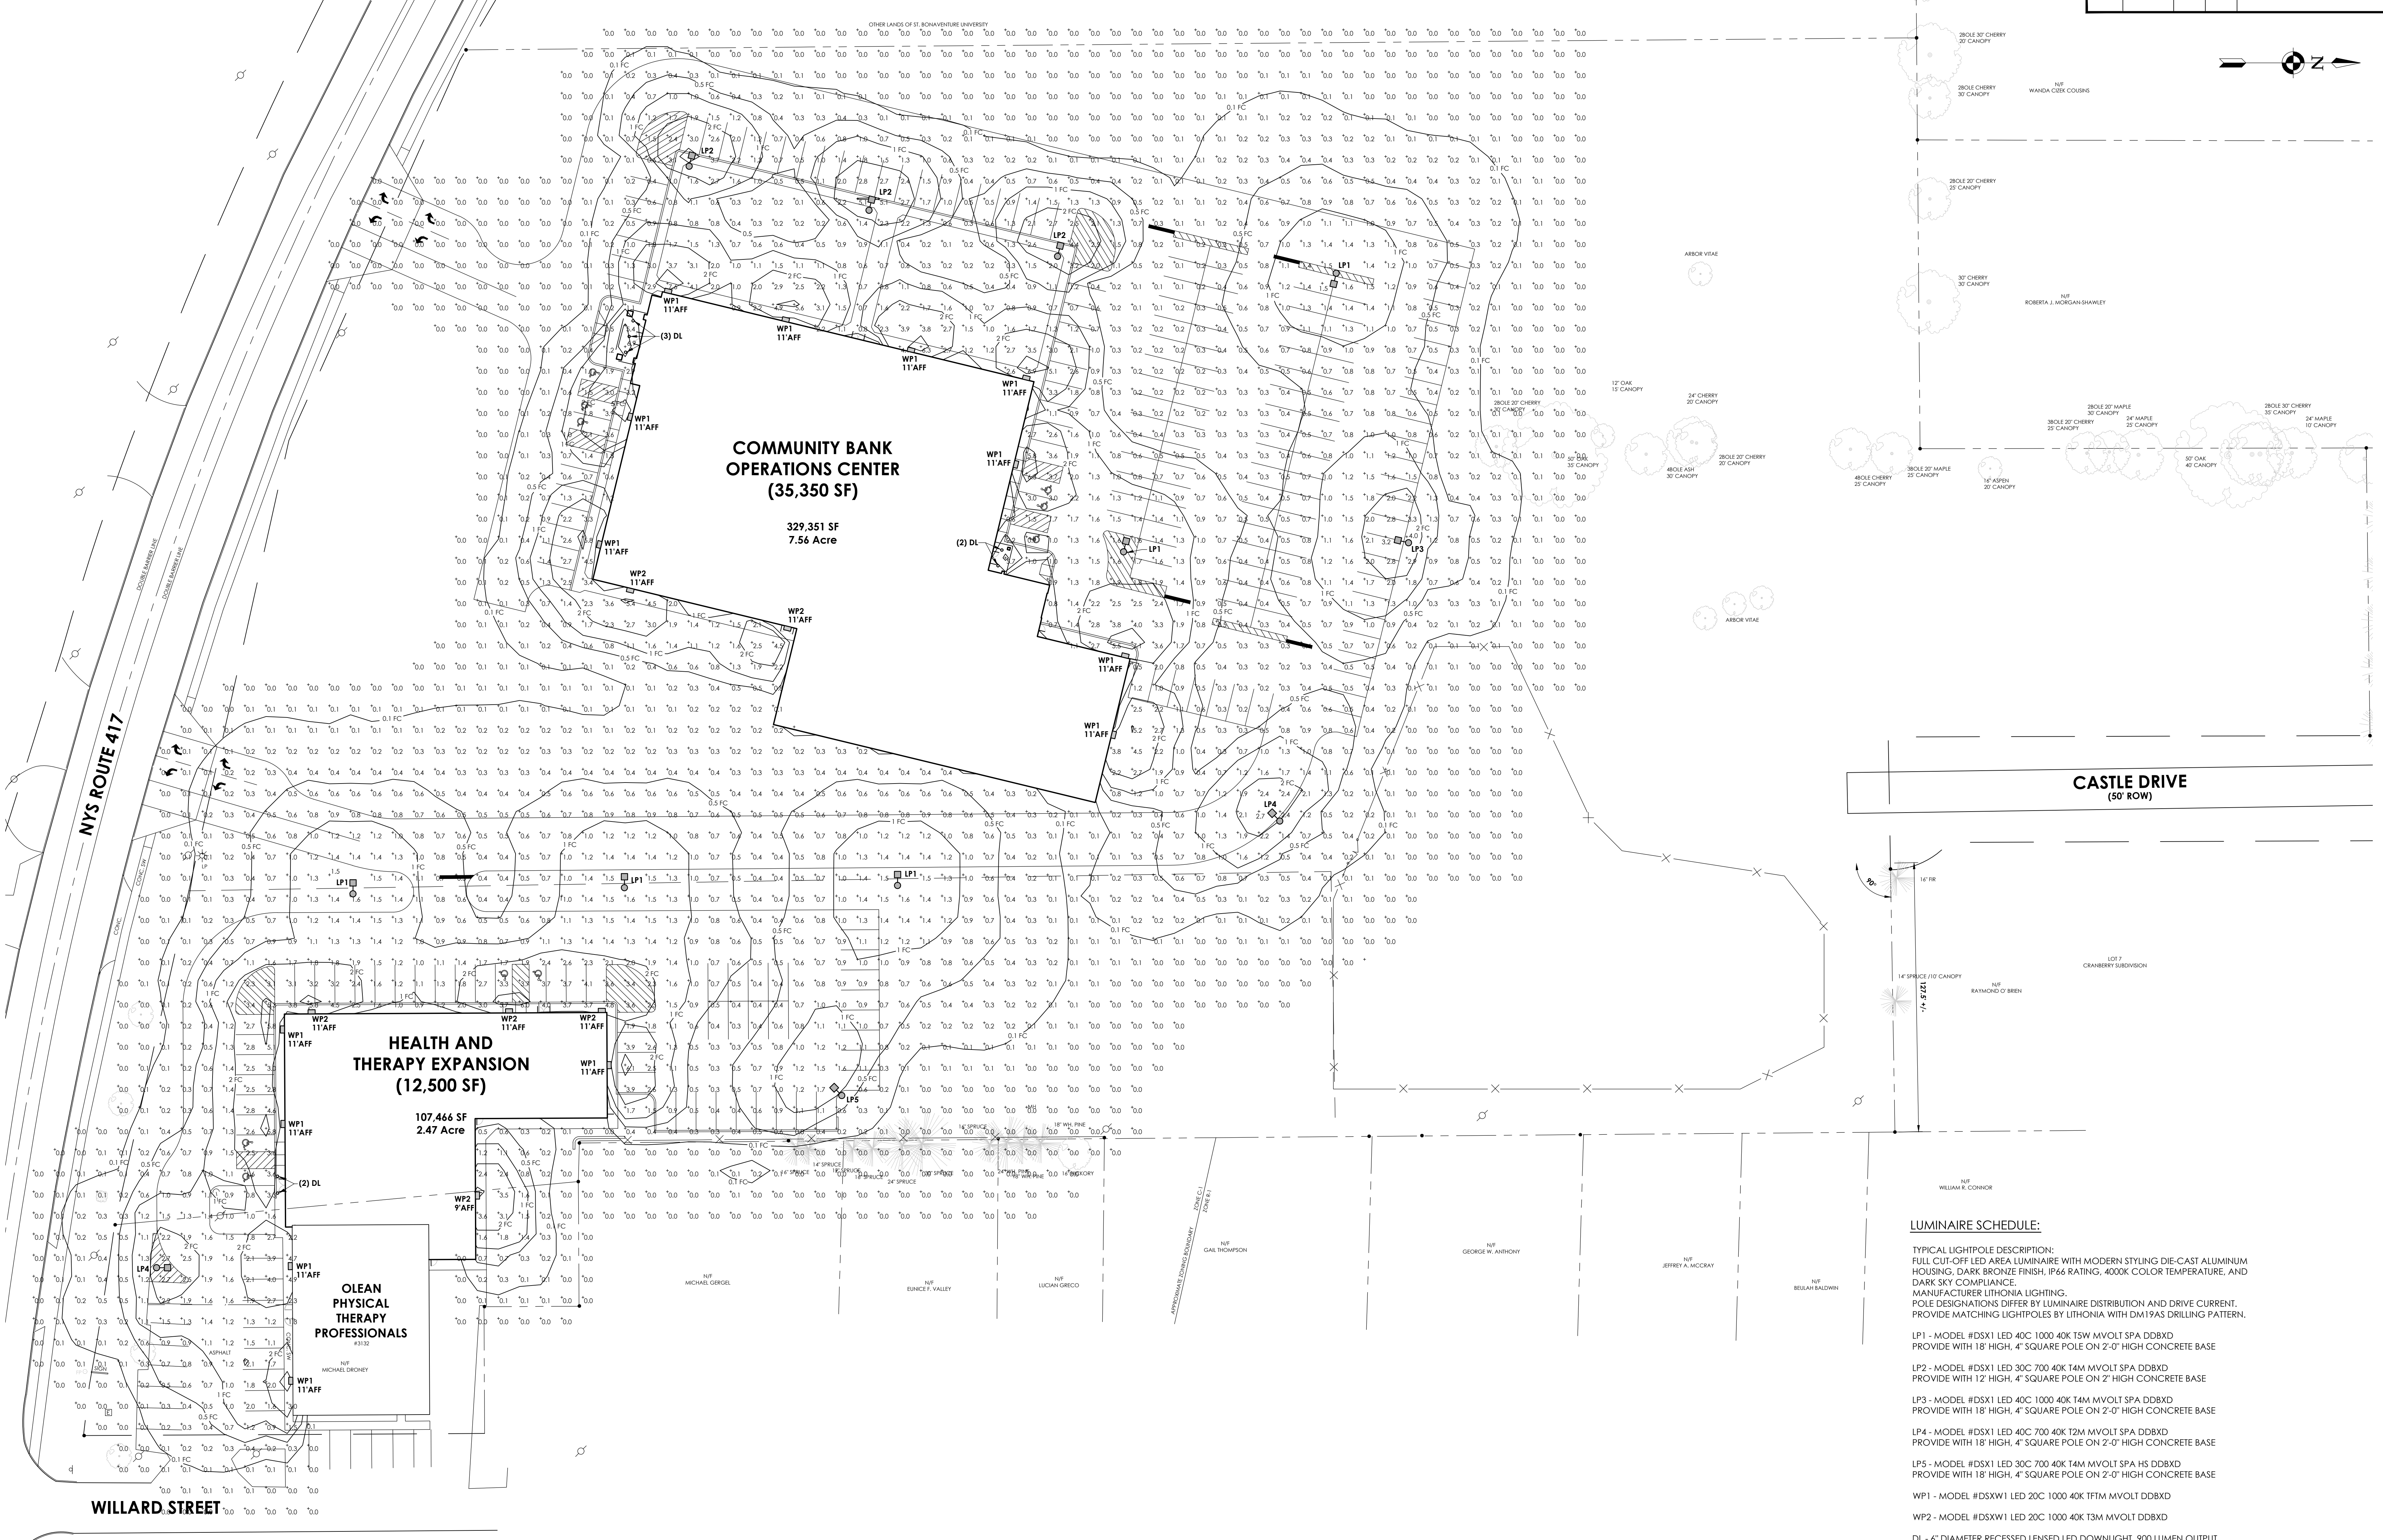

REVISIONS				
NO.	DATE	BY	CHKD	DESCRIPTION

**LUMINAIRE SCHEDULE:**

TYPICAL LIGHTPOLE DESCRIPTION:  
 FULL CUT-OFF LED AREA LUMINAIRE WITH MODERN STYLING DIE-CAST ALUMINUM HOUSING, DARK BRONZE FINISH, IP66 RATING, 4000K COLOR TEMPERATURE, AND DARK SKY COMPLIANCE.  
 MANUFACTURER: LITHONIA LIGHTING.  
 POLE DESIGNATIONS DIFFER BY LUMINAIRE DISTRIBUTION AND DRIVE CURRENT. PROVIDE MATCHING LIGHTPOLES BY LITHONIA WITH DM19AS DRILLING PATTERN.

LP1 - MODEL #DSX1 LED 40C 1000 40K 15W MVOLT SPA DBBXD  
 PROVIDE WITH 18" HIGH, 4" SQUARE POLE ON 2'-0" HIGH CONCRETE BASE

LP2 - MODEL #DSX1 LED 30C 700 40K 14M MVOLT SPA DBBXD  
 PROVIDE WITH 12" HIGH, 4" SQUARE POLE ON 2'-0" HIGH CONCRETE BASE

LP3 - MODEL #DSX1 LED 40C 1000 40K 14M MVOLT SPA DBBXD  
 PROVIDE WITH 18" HIGH, 4" SQUARE POLE ON 2'-0" HIGH CONCRETE BASE

LP4 - MODEL #DSX1 LED 40C 700 40K 12M MVOLT SPA DBBXD  
 PROVIDE WITH 18" HIGH, 4" SQUARE POLE ON 2'-0" HIGH CONCRETE BASE

LP5 - MODEL #DSX1 LED 30C 700 40K 14M MVOLT SPA HS DBBXD  
 PROVIDE WITH 18" HIGH, 4" SQUARE POLE ON 2'-0" HIGH CONCRETE BASE

WP1 - MODEL #DSXW1 LED 20C 1000 40K 11M MVOLT DBBXD

WP2 - MODEL #DSXW1 LED 20C 1000 40K 13M MVOLT DBBXD